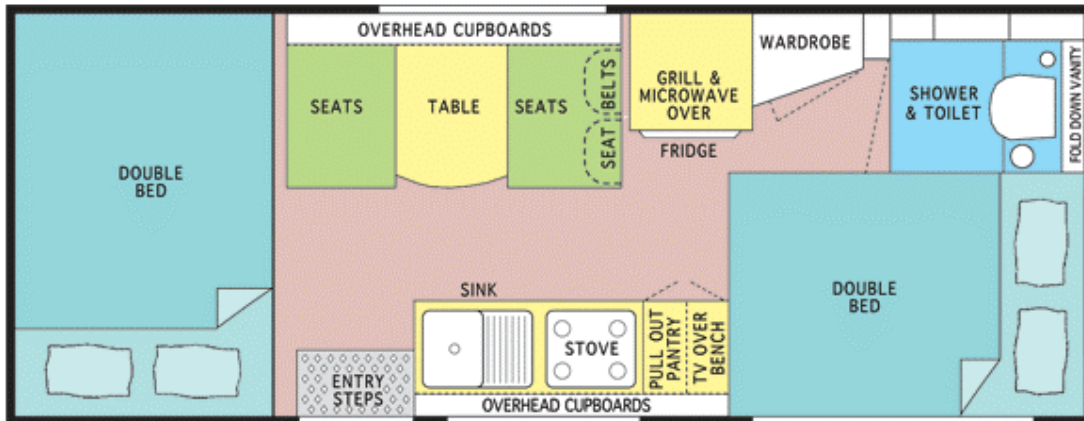

4 Berth Birdsville – PERTH only

3 pages

The 4 Berth Birdsville. 2 to 4 people. Available in Perth only.

The **Birdsville** motorhome can accommodate up to 4 people with a permanent low down double bed at the rear of the vehicle and a large double bed over the cabin, making for very comfortable sleeping arrangements. This is a superb family vehicle with ample storage space and the luxuries of television, shower/toilet and wind out shade awning. This vehicle is fitted with 2 child anchorage points.

Vehicle Specifications

Make	Fiat / Winnebago	Vehicle length	6.19 metres
Transmission	Manual	Vehicle height (external)	3.00 metres
Fuel	Diesel	Vehicle height (internal)	1.98 metres
Engine capacity	3 ltr turbo	Vehicle width	2.32 metres
Fuel Consumption (approx)	13-15 litres/100kms	Battery	Twin system
Power steering	Yes	Power system	12 volt/240 volt
Passengers	Up to 4 people		

Vehicle Features

Fridge/Freezer	Yes	Freshwater holding tank	90 litres
Air-conditioning	Cabin & motorhome	Grey water holding tank	90 litres
Microwave	Yes	Gas bottle	1 x 9kg bottle
Gas stove/grill	Yes	AM/FM Radio/CD player	Yes
Gas oven	No	Flyscreens	Yes
Hot and cold water	Yes	Fire extinguisher	Yes
Lighting	12 volt/240 volt	Colour TV	Yes
Double bed over cabin	2.135 x 1.350 m		
Double bed (rear)	1.930 x 1.285 m	Shower & Toilet	Yes
		Pull out shade awning	Yes

Items included

Cooking utensils	Yes	Road atlas	Yes
Eating utensils	Yes	Campground guide	Yes
Linen/bedding	Yes	National breakdown service	Yes
Outdoor table & chairs	Yes		

Optional extras

Baby seat	\$30
Child booster seat	\$30
Bikes (max 2)	\$120 ea
Bike rack (required with bikes)	\$65