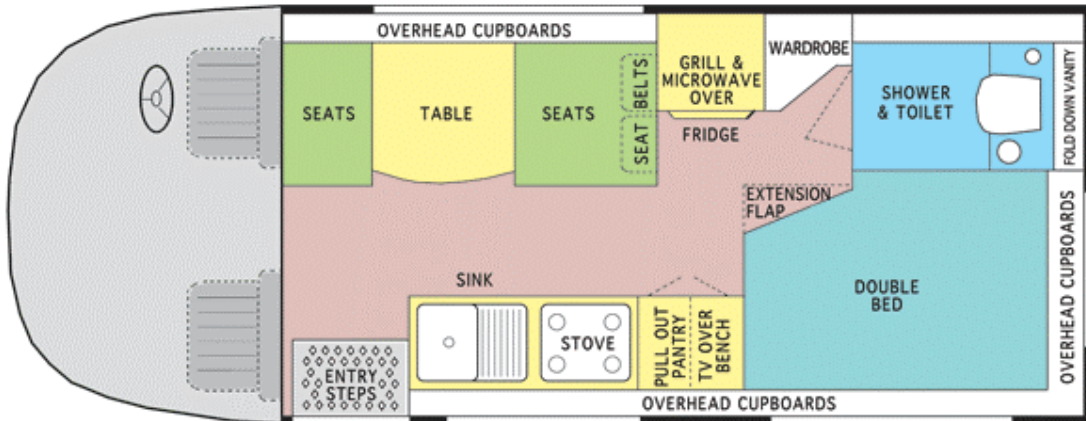

4 Berth Birdsville – PERTH only

3 pages

The 4 Berth Birdsville. 2 to 4 people. Available in Perth only.

The **Birdsville** motorhome can accommodate up to 4 people with a permanent low down double bed at the rear of the vehicle and a large double bed over the cabin, making for very comfortable sleeping arrangements. This is a superb family vehicle with ample storage space and the luxuries of television, shower/toilet and wind out shade awning. This vehicle is fitted with 2 child anchorage points.

Vehicle Specifications

Make	Fiat / Winnebago	Vehicle length	6.19 metres
Transmission	Manual	Vehicle height (external)	3.00 metres
Fuel	Diesel	Vehicle height (internal)	1.98 metres
Engine capacity	3 ltr turbo	Vehicle width	2.32 metres
Fuel Consumption (approx)	13-15 litres/100kms	Battery	Twin system
Power steering	Yes	Power system	12 volt/240 volt
Passengers	Up to 4 people		

Vehicle Features

Fridge/Freezer	Yes	Freshwater holding tank	90 litres
Air-conditioning	Cabin & motorhome	Grey water holding tank	90 litres
Microwave	Yes	Gas bottle	1 x 9kg bottle
Gas stove/grill	Yes	AM/FM Radio/CD player	Yes
Gas oven	No	Flyscreens	Yes
Hot and cold water	Yes	Fire extinguisher	Yes
Lighting	12 volt/240 volt	Colour TV	Yes
Double bed over cabin	2.135 x 1.350 m		
Double bed (rear)	1.930 x 1.285 m	Shower & Toilet	Yes
		Pull out shade awning	Yes

Items included

Cooking utensils	Yes	Road atlas	Yes
Eating utensils	Yes	Campground guide	Yes
Linen/bedding	Yes	National breakdown service	Yes
Outdoor table & chairs	Yes		

Optional extras

Baby seat	\$30
Child booster seat	\$30
Bikes (max 2)	\$120 ea
Bike rack (required with bikes)	\$65