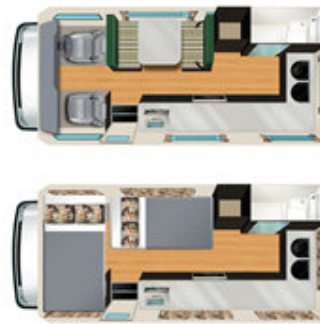

# Apollo 4 Berth

Explore the fascinating landscapes of New Zealand in Apollo's luxury 4 Berth Motorhome. This superbly crafted vehicle suits up to four adults, and is ideal for a family, with the ability to fit both baby and booster seats.

Easy access to large beds, shower and toilet and all kitchen and storage facilities turn this motorhome into a bungalow on wheels. Discover the sights and enjoy your motorhome holiday in your spacious home away from home.

**4 Berth Cutaway Diagram**

**Day and Night Configuration**

Features	
Seatbelts:	
Driver's Cabin	2
Main Cabin	2
Baby/Booster Seats	Yes
Internal Walk-through Access	Yes
Air Conditioning/Heating:	
Drivers Cabin	Yes
Main Cabin (240V)	Yes
AM/FM Radio & CD Player	Radio/CD
TV/Video or DVD Player	Yes
Sink	Yes
Fridge/Freezer	110 Litre / Yes
Gas Stove	3 Burner
Microwave	Yes

Number of Beds	
Bedding for:	4 Adults
Double Bed	1.91 x 1.40m
Double Bed	1.90 x 1.23m

Vehicle Dimensions	
Overall Length	7.00m
Overall Width	2.10m
Overall Height	3.00m
Interior Height	1.93m

Kitchen Kit (per vehicle)	
Cooking Utensils	Yes
Crockery & Cutlery	Yes