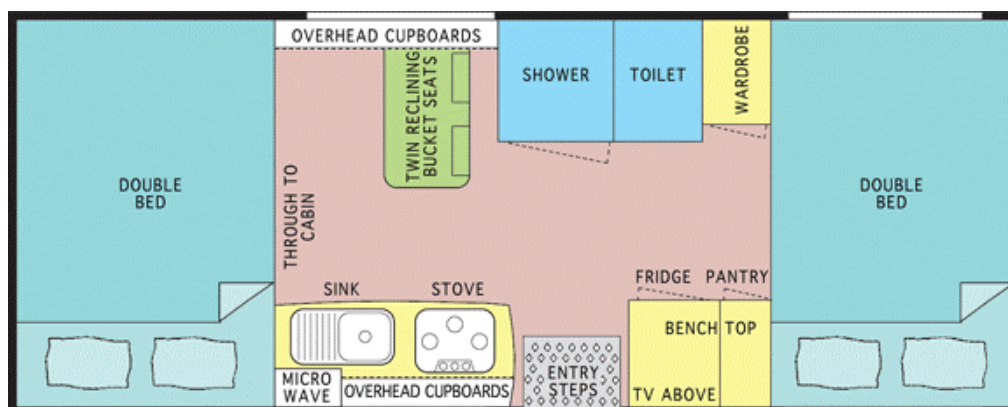

4 Berth Wanderer 3 pages

The **4 Berth Wanderer**. 2 to 4 people.

It has a large double bed over the cabin which can be raised whilst for access and a dinette that converts into a second double bed. This is a superb vehicle for a family of 4, or for couples wanting a bit more room to move.

A fantastic way to explore the country. This vehicle type is fitted with two child-seat anchorage points at the dinette.

Vehicle Specifications

Make	Fiat Ducato	Vehicle length	6.74 metres
Transmission	6 Speed Manual	Vehicle height (external)	3.30 metres
Fuel	Diesel	Vehicle height (internal)	2.03 metres
Engine capacity	3.0ltr Turbo	Vehicle width	2.33 metres
Fuel Consumption (approx)	14-16 litres/100kms	Battery	Twin system
Power steering	Yes	Power system	12 volt/240 volt
Passengers	2 Cabin + 2 Rear		