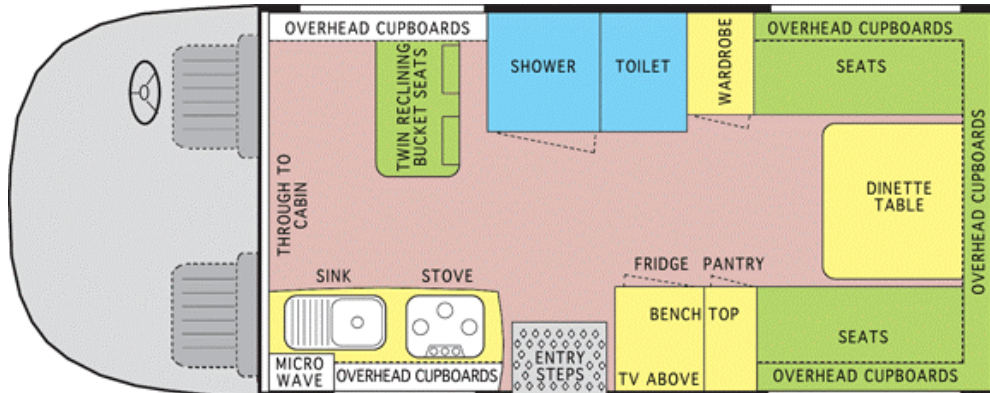

4 Berth Wanderer 3 pages

The **4 Berth Wanderer**. 2 to 4 people.

It has a large double bed over the cabin which can be raised whilst for access and a dinette that converts into a second double bed. This is a superb vehicle for a family of 4, or for couples wanting a bit more room to move.

A fantastic way to explore the country. This vehicle type is fitted with two child-seat anchorage points at the dinette.

Vehicle Specifications

Make	Fiat Ducato	Vehicle length	6.74 metres
Transmission	6 Speed Manual	Vehicle height (external)	3.30 metres
Fuel	Diesel	Vehicle height (internal)	2.03 metres
Engine capacity	3.0ltr Turbo	Vehicle width	2.33 metres
Fuel Consumption (approx)	14-16 litres/100kms	Battery	Twin system
Power steering	Yes	Power system	12 volt/240 volt
Passengers	2 Cabin + 2 Rear		

Vehicle Features

Refrigerator	Yes	Freshwater holding tank	100 litres
Air-conditioning	Cabin 240V Motorhome	Grey water holding tank	100 litres
Microwave	Yes	Gas bottle	2 x 4.5kg bottle
Gas stove/grill	Yes	AM/FM Radio/ CD	Yes
Gas oven	Yes	Flyscreens	Yes
Hot and cold water	Yes	Fire extinguisher	Yes
Lighting	12 volt/240 volts	Colour TV	Yes
Double bed over cabin	2.01 x 1.40 m	Shower & Toilet	Yes
Double bed (dinette)	2.01 x 1.40 m		