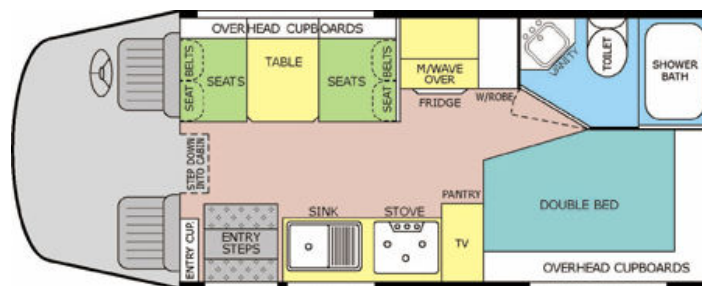

6 Berth Grand Tourer AA Motorhome

The 6 Berth Grand Tourer. 2 to 6 people.

A most luxurious model with the added features of a roll-out sun awning and colour TV.

This motorhome can accommodate up to 6 people with a permanent rear low down double bed, a double bed over the cabin and the dinette converts into a small double.

Please note that this vehicle type is fitted with a childseat-anchorage point.

Vehicle Specifications

Make	Mercedes or Iveco	Vehicle length	6.88 metres
Transmission	6 Speed Manual	Vehicle height (external)	3.40 metres
Fuel	Intercooled Turbo Diesel	Vehicle height (internal)	1.98 metres
Engine capacity	2.2/2.8 litre	Vehicle width	2.40 metres
Fuel Consumption (approx)	16 litres/100kms	Battery	Twin system
Power steering	Yes	Power system	12 volt/240 volt
Passengers	Up to 6 people		

Vehicle Features

Fridge	2 door	Freshwater holding tank	130 litres
Air-conditioning	Cabin & motorhome	Grey water holding tank	Yes
Microwave	Yes	Gas bottle	1 x 9kg bottle
Gas stove/grill	Yes	AM/FM Radio	Yes
Gas oven	Yes	Flyscreens	Yes
Hot and cold water	Yes	Fire extinguisher	Yes
Lighting	12 volt/240 volt	Colour TV	Yes
Double bed over cabin	2.00 x 1.40 m	Shower & Toilet	Yes
Double bed at rear	1.90 x 1.30 m	Roll Out Shade Awning	Yes
Small double (dinette)	1.80 x 1.40 m		