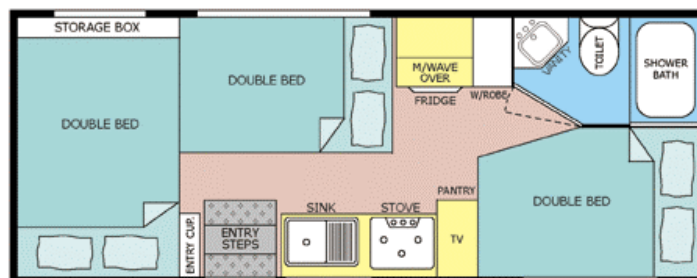

6 Berth Grand Tourer AA Motorhome

The 6 Berth Grand Tourer. 2 to 6 people.

A most luxurious model with the added features of a roll-out sun awning and colour TV.

This motorhome can accommodate up to 6 people with a permanent rear low down double bed, a double bed over the cabin and the dinette converts into a small double.

Please note that this vehicle type is fitted with a childseat-anchorage point.

Vehicle Specifications

Make	Mercedes or Iveco	Vehicle length	6.88 metres
Transmission	6 Speed Manual	Vehicle height (external)	3.40 metres
Fuel	Intercooled Turbo Diesel	Vehicle height (internal)	1.98 metres
Engine capacity	2.2/2.8 litre	Vehicle width	2.40 metres
Fuel Consumption (approx)	16 litres/100kms	Battery	Twin system
Power steering	Yes	Power system	12 volt/240 volt
Passengers	Up to 6 people		

Vehicle Features

Fridge	2 door	Freshwater holding tank	130 litres
Air-conditioning	Cabin & motorhome	Grey water holding tank	Yes
Microwave	Yes	Gas bottle	1 x 9kg bottle
Gas stove/grill	Yes	AM/FM Radio	Yes
Gas oven	Yes	Flyscreens	Yes
Hot and cold water	Yes	Fire extinguisher	Yes
Lighting	12 volt/240 volt	Colour TV	Yes
Double bed over cabin	2.00 x 1.40 m	Shower & Toilet	Yes
Double bed at rear	1.90 x 1.30 m	Roll Out Shade Awning	Yes
Small double (dinette)	1.80 x 1.40 m		