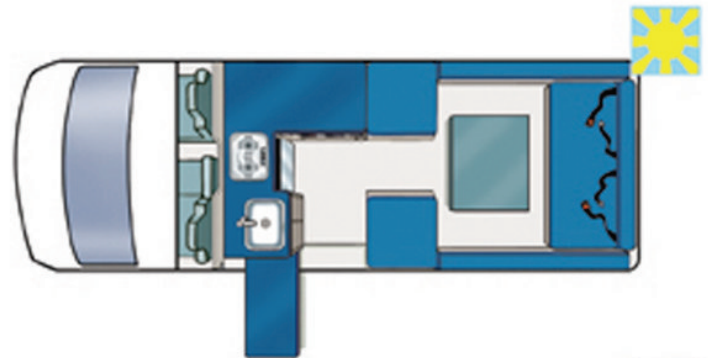

Warrior

- **Sleeps 4 – great for small families on a budget**

- 2 comfortable double beds
- Fridge
- Sink
- Air-con & heating in driver's cabin
- Only 'small' category vehicle with Automatic transmission

get more with backpacker

Features

- | | |
|---|---|
| <ul style="list-style-type: none"> • Sleeps 4 adults • 2 x double beds • Shower (solar handheld) • Fridge • Microwave • 2 burner gas stove • Sink • Dual battery system | <ul style="list-style-type: none"> • 3.3kg gas bottle • Power steering • AM/FM radio & CD player • Two baby or booster seats can be fitted on the rear seat • Drivers & Passenger Airbags • No ABS • No cruise control |
|---|---|

Vehicle Dimensions

Length	5.60m
Width	1.89
Interior height	2.10m
Exterior height	2.80m