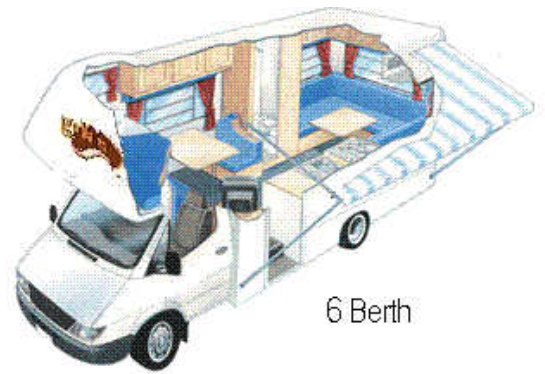

6 berth GV Motorhome

Specifications 6 berth GV Motorhome:

Transmission	Manual
Engine/Fuel	Diesel Turbo
Fuel Capacity	75 Litres
Fuel Consumption	17 Litres per 100km
Power Steering	Yes
Duel Battery	Yes
Power Supply	12V/240V
3 X Double Bed	2.10 X 1.50m 1.85 X 1.25m
Vehicle Dimensions	
Overall Length	7.00m
Overall Width	2.30m
Overall Hight	3.20m
Interior Height	2.00m
Features	
Seatbelts:	
Drivers Cabin	2
Main Cabin (Dinette)	4
Baby/Booster Seats	2 x Baby Seats OR
(Fitted to forward-facing seats in dinette area)	1 x Baby and 1 x Booster
Internal Walk-through Access	Yes
Airconditioning/Heating:	
Drivers Cabin	Yes
Main Cabin (240V)	Yes
AM/FM Radio & CD Player	Yes

SEE NEXT PAGE FOR MORE DETAILS

Colour TV & Video (240V)	Yes
Sink	Yes
Fridge with Freezer	Yes
Gas Stove	3 Burner Gas Stove with Rangehood
Microwave (240V)	Yes
Shower	Yes
Toilet	Yes
Gas Hot Water to Sink & Shower	Yes
Water Tank	200 Litres
Flyscreens	Fitted to some windows
Safety Net on Upper Double Bed	Yes
Fire Extinguisher	Yes
Cooking Utensils	Yes
Crockery & Cutlery	Yes
Tea Towels	Yes
Sleeping Bag	Yes
Bed Sheet	Yes
Pillow	Yes
Pillow Case	Yes
Bath Towel	Yes