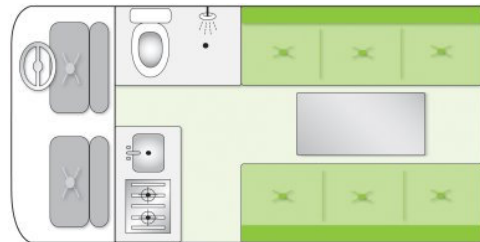

2/3 Berth JCC Chaser shower/toilet

Toyota Hiace 3-7 years (new campa fit out Nov 2006)

Engine: 3.0 litre
Transmission: Automatic
Fuel: Diesel or Petrol
Fuel Tank: 70 litres
Fuel: 10 litres per 100km
Measurements: Length 4.7m
 Width 1.7m
 Interior height 1.90m
 Exterior height 2.65m

Features

- Power steering, air conditioning in the cab
- Seating for 3 in drivers cab
- 2 bench seats with table
- Double bed (1.96m x 1.42m)
- Bathroom with hot & cold pumped water system
- Toilet and shower
- Heated towel rail
- Rear awning extension
- Portable DVD player, CD player and radio
- Blinds
- Storage space under benches
- High fixed roof with 1.9m standing room
- Kitchen comes with: fridge (12v / 42 litres), sink (80 litres water tank), gas cooker
- Interior lights (12v)
- Fan heater
- Fire extinguisher
- Dual battery system