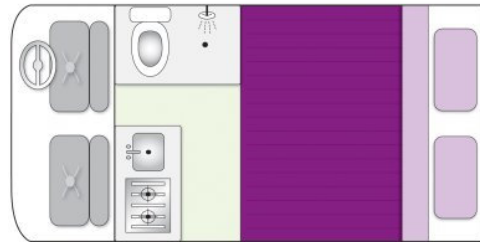

2/3 Berth JCC Chaser shower/toilet

Toyota Hiace 3-7 years (new campa fit out Nov 2006)

Engine: 3.0 litre
Transmission: Automatic
Fuel: Diesel or Petrol
Fuel Tank: 70 litres
Fuel: 10 litres per 100km
Measurements: Length 4.7m
 Width 1.7m
 Interior height 1.90m
 Exterior height 2.65m

Features

- Power steering, air conditioning in the cab
- Seating for 3 in drivers cab
- 2 bench seats with table
- Double bed (1.96m x 1.42m)
- Bathroom with hot & cold pumped water system
- Toilet and shower
- Heated towel rail
- Rear awning extension
- Portable DVD player, CD player and radio
- Blinds
- Storage space under benches
- High fixed roof with 1.9m standing room
- Kitchen comes with: fridge (12v / 42 litres), sink (80 litres water tank), gas cooker
- Interior lights (12v)
- Fan heater
- Fire extinguisher
- Dual battery system