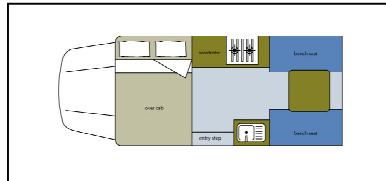

2 BERTH 4x4 Bushranger

Portable Gas Stove
Sink
Fridge
Water Tank—70 Litres
Cold Pressurised Water
Kitchen Utensils
Shower—outside cold
pressurised
Outdoor Chairs
Outdoor Table
Awning

includes:
Insurance with excess of \$5000
reducible to \$2000 for \$25/day
reducible to \$200 for \$40/day
one way fee for rentals over 14
days
extra driver fees
10% GST

Transmission: Manual
Fuel: TurboDiesel
Engine Capacity: 2.8 Litre
Consumption: 14.3L / 100 Km
Bedding: for 2
1dbl Bed 1.90 x 1.70m
Single Bed and Size (Size TBA)
Dimensions:
Height: 2.00m
Length: 5.00m
Width: 1.80m
Interior Hgt: 2.20m
Power Supply: 12/240 Volt
Dual Battery: Yes

Power Steering: Yes
Radio / Cassette: Yes
AC / Heat Driver's Cabin: Yes
AC / Heat Living Area: N/A

Portable Gas Stove
Sink
Fridge
Water Tank—70 Litres
Cold Pressurised Water
Kitchen Utensils
Shower—outside cold pressurised
Outdoor Chairs
Outdoor Table
Awning