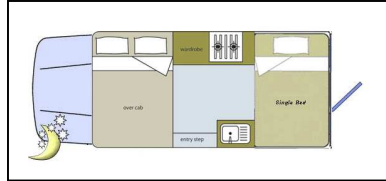

2 BERTH 4x4 Bushranger

Portable Gas Stove
Sink
Fridge
Water Tank—70 Litres
Cold Pressurised Water
Kitchen Utensils
Shower—outside cold
pressurised
Outdoor Chairs
Outdoor Table
Awning

includes:
Insurance with excess of \$5000
reducible to \$2000 for \$25/day
reducible to \$200 for \$40/day
one way fee for rentals over 14
days
extra driver fees
10% GST

Transmission: Manual
Fuel: TurboDiesel
Engine Capacity: 2.8 Litre
Consumption: 14.3L / 100 Km
Bedding: for 2
1dbl Bed 1.90 x 1.70m
Single Bed and Size (Size TBA)
Dimensions:
Height: 2.00m
Length: 5.00m
Width: 1.80m
Interior Hgt: 2.20m
Power Supply: 12/240 Volt
Dual Battery: Yes

Power Steering: Yes
Radio / Cassette: Yes
AC / Heat Driver's Cabin: Yes
AC / Heat Living Area: N/A

Portable Gas Stove
Sink
Fridge
Water Tank—70 Litres
Cold Pressurised Water
Kitchen Utensils
Shower—outside cold pressurised
Outdoor Chairs
Outdoor Table
Awning