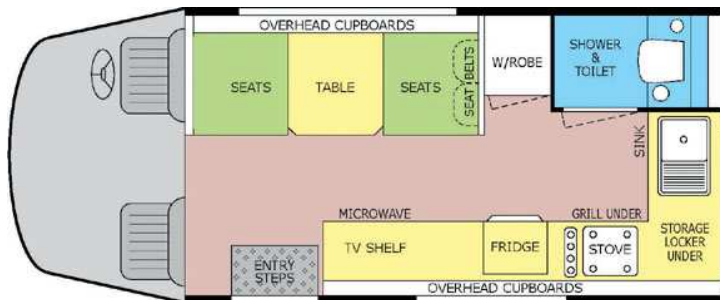

4 Berth Wanderer AA Motorhome

4 Berth Wanderer

It has a large double bed over the cabin which can be raised whilst for access and a dinette that converts into a second double bed. This is a superb vehicle for a family of 4, or for couples wanting a bit more room to move. A fantastic way to explore the country. This vehicle type is fitted with two child-seat anchorage points at the dinette.

Vehicle Specifications

Make	Ford	Vehicle length	5.90 metres
Transmission	5 Speed Manual	Vehicle height (external)	3.20 metres
Fuel	Diesel	Vehicle height (internal)	2.10 metres
Engine capacity	2.4ltr Turbo	Vehicle width	2.25 metres
Fuel Consumption (approx)	15 litres/100kms	Battery	Twin system
Power steering	Yes	Power system	12 volt/240 volt
Passengers	2 Cabin + 2 Rear		

Vehicle Features

Refrigerator	Yes	Freshwater holding tank	110 litres
Air-conditioning	Cabin 240V Motorhome	Grey water holding tank	110 litres
Microwave	Yes	Gas bottle	1 x 9kg bottle
Gas stove/grill	Yes	AM/FM Radio/ Cassette	Yes
Gas oven	Yes	Flyscreens	Yes
Hot and cold water	Yes	Fire extinguisher	Yes
Lighting	12 volt/240 volts	Colour TV	Yes
Double bed over cabin	2.00 x 1.50 m	Shower & Toilet	Yes
Double bed (dinette)	1.90 x 1.42 m		